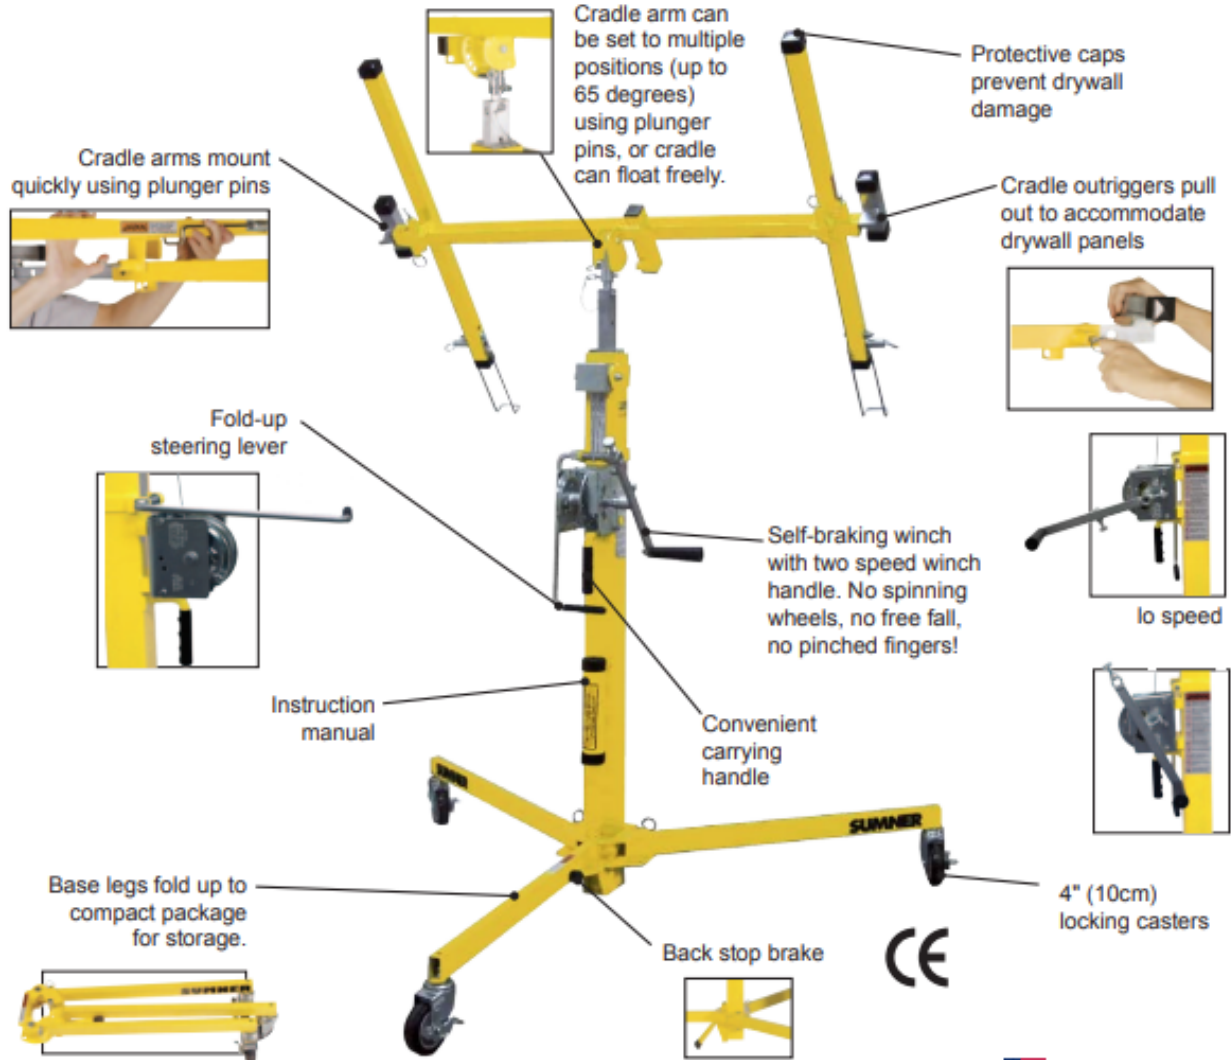

SERIES 2300
DRYWALL/HVAC LIFT

Perfect For One Man Drywall, Light Fixture & Ductwork Installation

Cradle tilts up to 45° for cathedral ceilings.

Fits through doorways!

Loads at a convenient 34" (86 cm).

Optional HVAC/
Light Cradle
Part No. 784474

Series 2300 Features:

- Solid, safe construction (CE)
- Two speed winch handle
- Quick, tool-free assembly
- One person operation
- Tilts 65° for drywall installation
- Lifts loads of 150 lbs (70 kg)
- Available in 11 ft (3.4 m) & 15 ft (4.5 m) heights
- Lightweight

Drywall lift truck available!
Part No. 784510

Lift conveniently disassembles for easy transport. Convenient carrying handle!

Fits in a car trunk!

SERIES 2300 DRYWALL/HVAC LIFT

Series 2300 Features ...

MADE IN USA