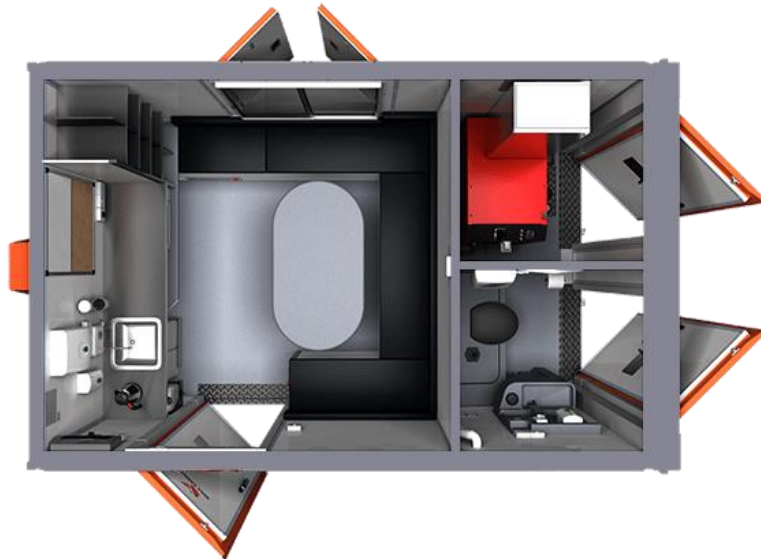

BOSS CABINS

CANTEEN SPACE 12

7 PERSON LAYOUT

Mobile Canteen Space 12 - £21,380.00 +VAT

- 7 Person Canteen
- Mild Steel (**Upgrade available**)
- 2 Ram Hydraulics
- Eco+ Power System – This specification allows the lights and 12-volt USB ports to run from the battery without the need for the generator to run.
- 12V LED lighting
- 12V USB power outlet
- Plinth Heater
- Kettle
- Microwave
- Cabin on/off isolation switch for ease of operation
- CO alarm
- Consumer unit with RCD and MCB protection
- Chemical Toilet (**Upgrade available**)
- Magnetic Door Stays
- Flap tow hitch (**Upgrade available**)
- Drying/Generator Room
- Redbox Standard (1000-hour service interval) (**Upgrade available**)

- Painted in 2 pack paint – the colour of your choice
- Gold Standard Electrics – ensures 100% compliance with all current electrical legislations. Validated by an external electrical consultant

Additional Extras (Upgrades)

- Stainless Steel build £2,330.00+VAT
(25 % Stronger with a 25-year corrosion guarantee)
- Fresh Water Toilet £2,005.00+VAT
- Anti-vandal Cowl tow cover £265.00+VAT
- Redbox Infinity Generator (2000 -hr service interval) £885.00 +VAT
- Solar Pack £1,650.00 +VAT